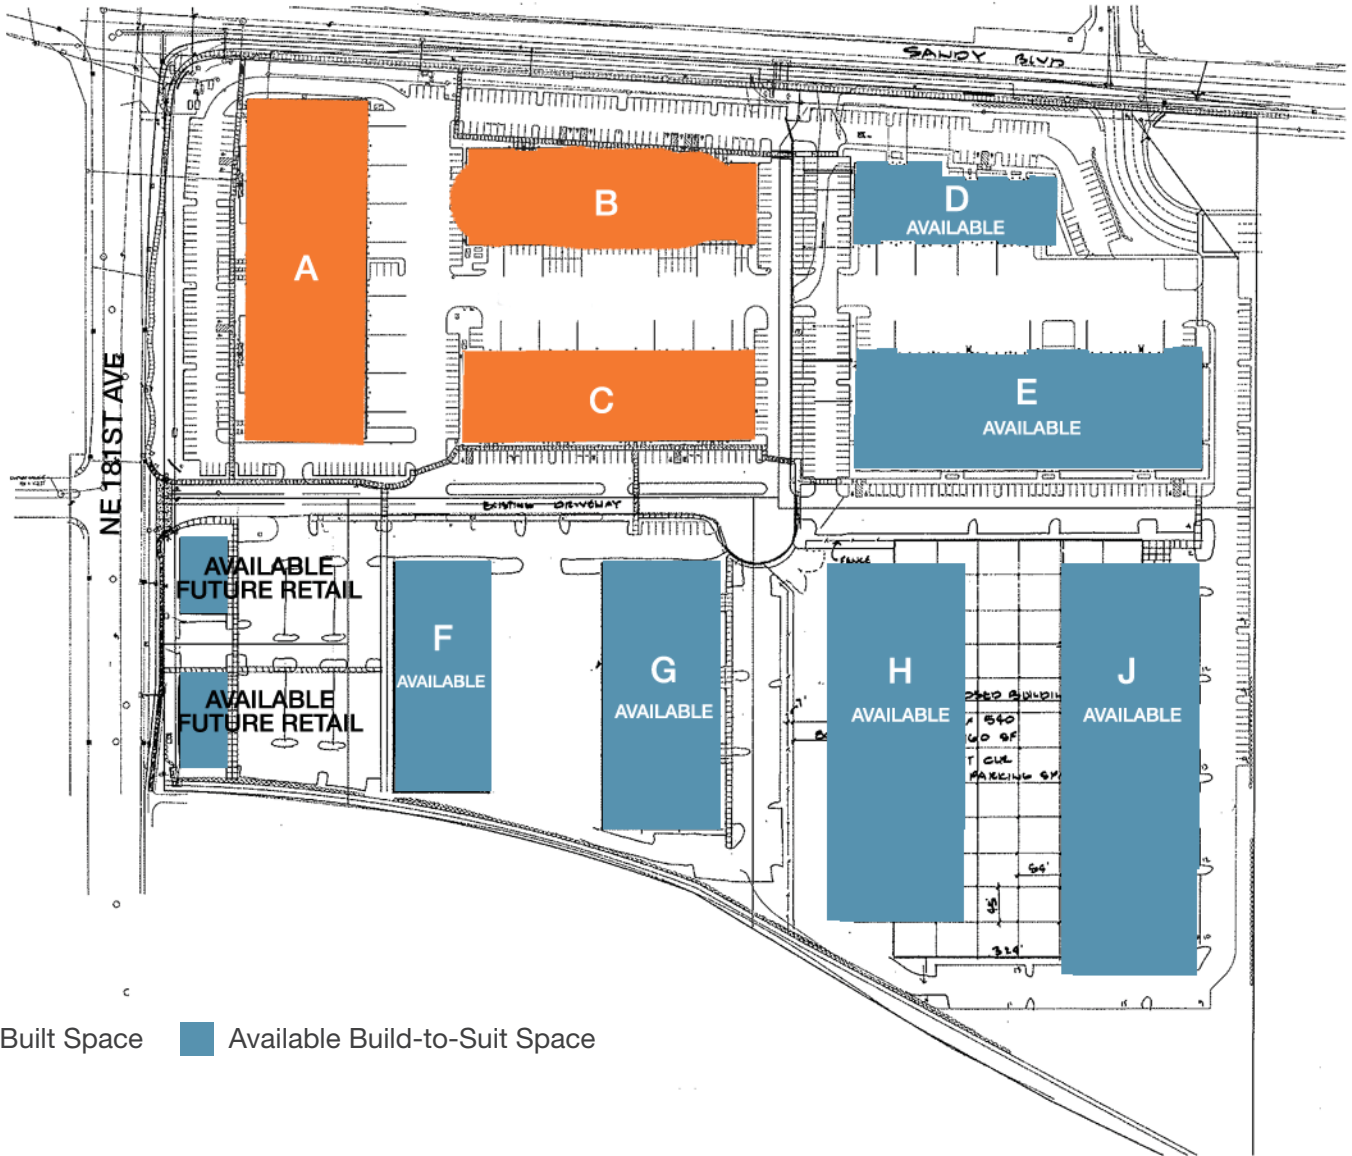

Gateway Corporate Center

■ Built Space ■ Available Build-to-Suit Space

Contact

Steven Klein
503.221.2260
sklein@kiddermathews.com

Peter Stalick
503.221.2272
pstalick@kiddermathews.com

Zach Francis
503.221.2290
zachf@kiddermathews.com